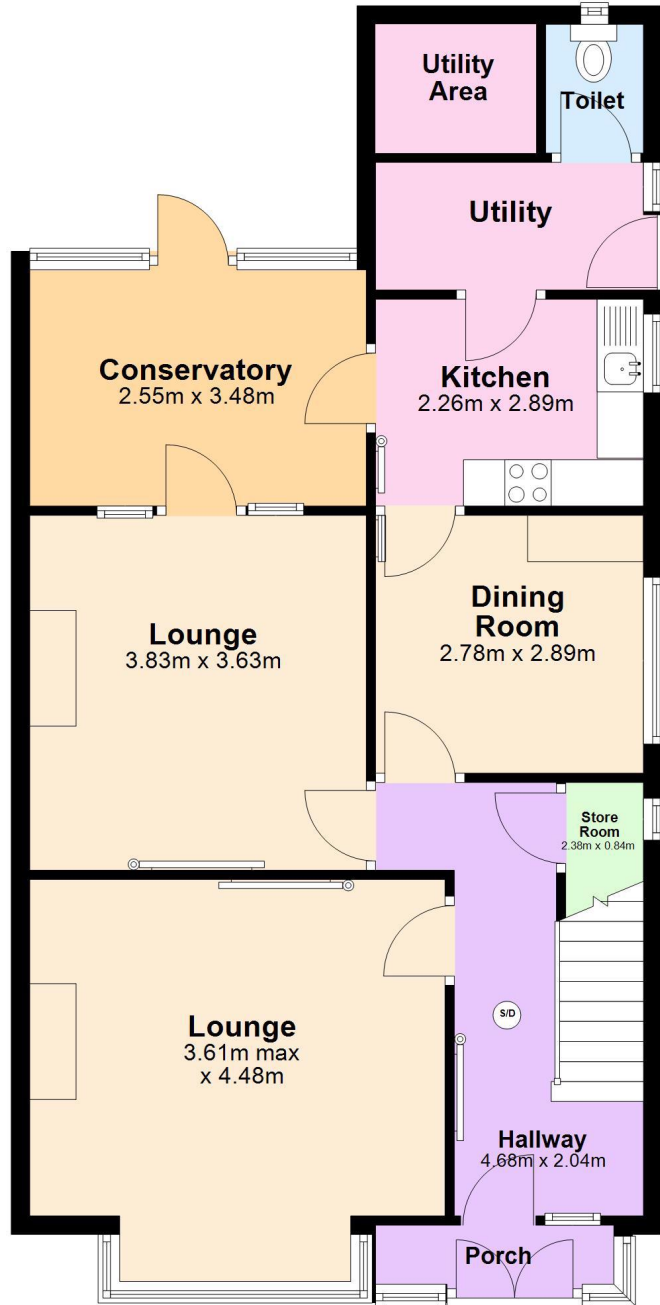

## Ground Floor

Approx. 77.7 sq. metres

## First Floor

Approx. 57.1 sq. metres

Total area: approx. 134.8 sq. metres

Whilst every attempt has been made to ensure the accuracy of this floorplan, measurements of doors, windows, rooms and any other items as approximate and no responsibility is taken for any error, omission, or mis-statement. This plan is for illustrative purposes only and should be used as such. The services, systems and appliances, have not been tested and no guarantee as to their operability or efficiency can be given.  
Plan produced using PlanUp.