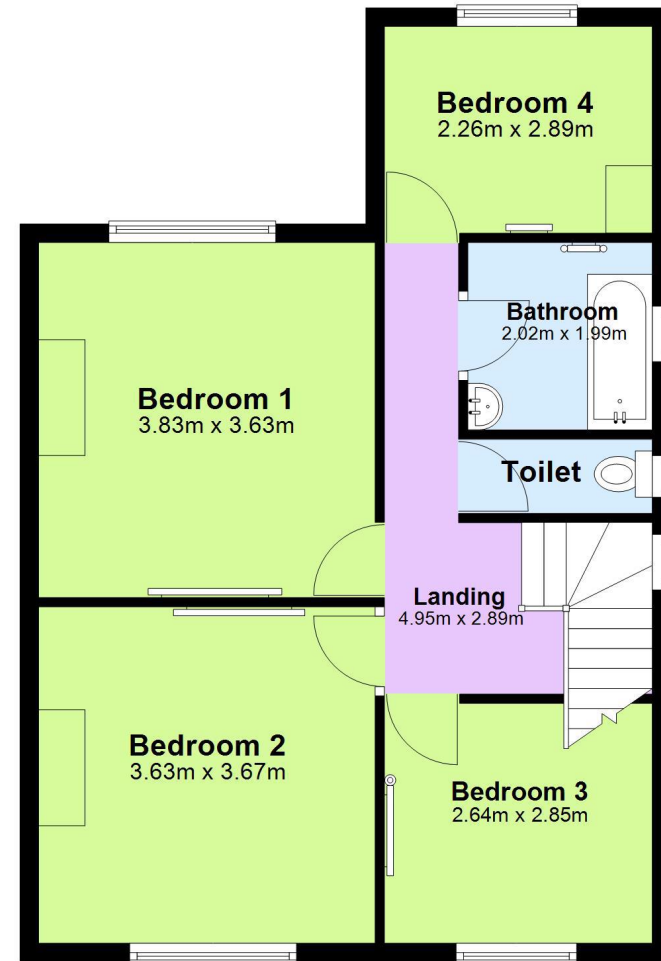

## Ground Floor

Approx. 77.7 sq. metres

## First Floor

Approx. 57.1 sq. metres

Total area: approx. 134.8 sq. metres

Whilst every attempt has been made to ensure the accuracy of this floorplan, measurements of doors, windows, rooms and any other items as approximate and no responsibility is taken for any error, omission, or mis-statement. This plan is for illustrative purposes only and should be used as such. The services, systems and appliances, have not been tested and no guarantee as to their operability or efficiency can be given.  
Plan produced using PlanUp.